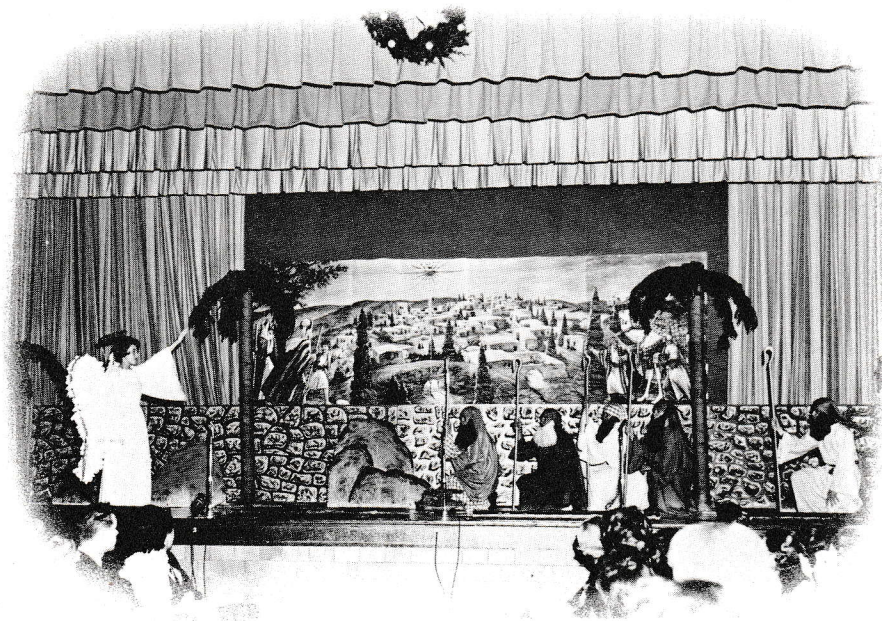

THE THIRTY-SECOND  
ANNUAL CHRISTMAS PROGRAM

Presented by

THE FREDONIA PUBLIC SCHOOLS

Tuesday, December 21, 1965, 7:30 p.m.

AUDITORIUM BUILDING

FREDONIA, KANSAS

This is a Religious Service; Please Do Not Applaud or Take Flash Pictures.  
The Blankinship Studio will take the official pictures for the school and they  
will be available at the Studio.