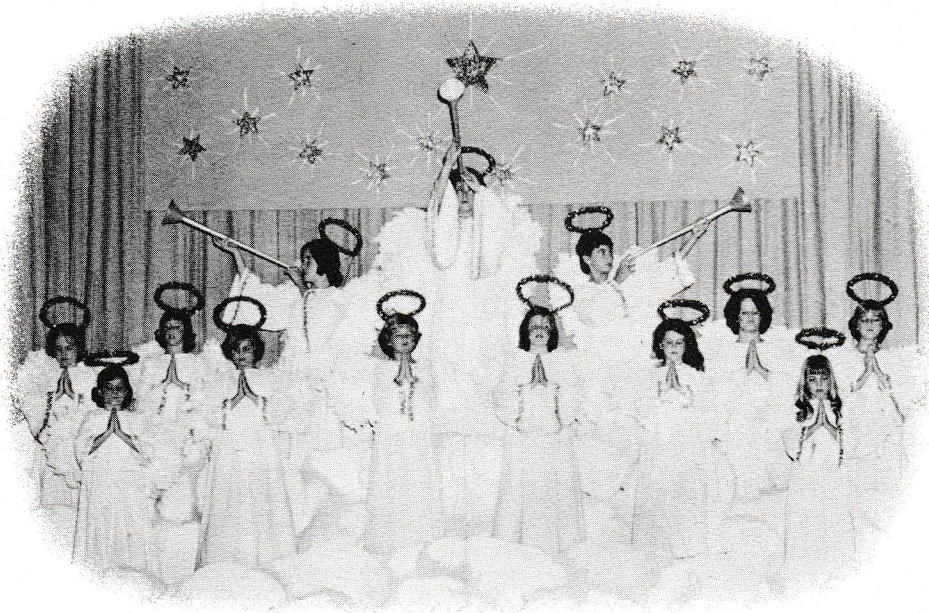

THE THIRTY-THIRD  
ANNUAL CHRISTMAS PROGRAM

Presented by

THE FREDONIA SCHOOLS

Wednesday, December 21, 1966, 7:30 p.m.

AUDITORIUM BUILDING

FREDONIA, KANSAS

This is a Religious Service; Please Do Not Applaud or Take Flash Pictures.  
The Blankinship Studio will take the official pictures for the school and they  
will be available at the Studio.