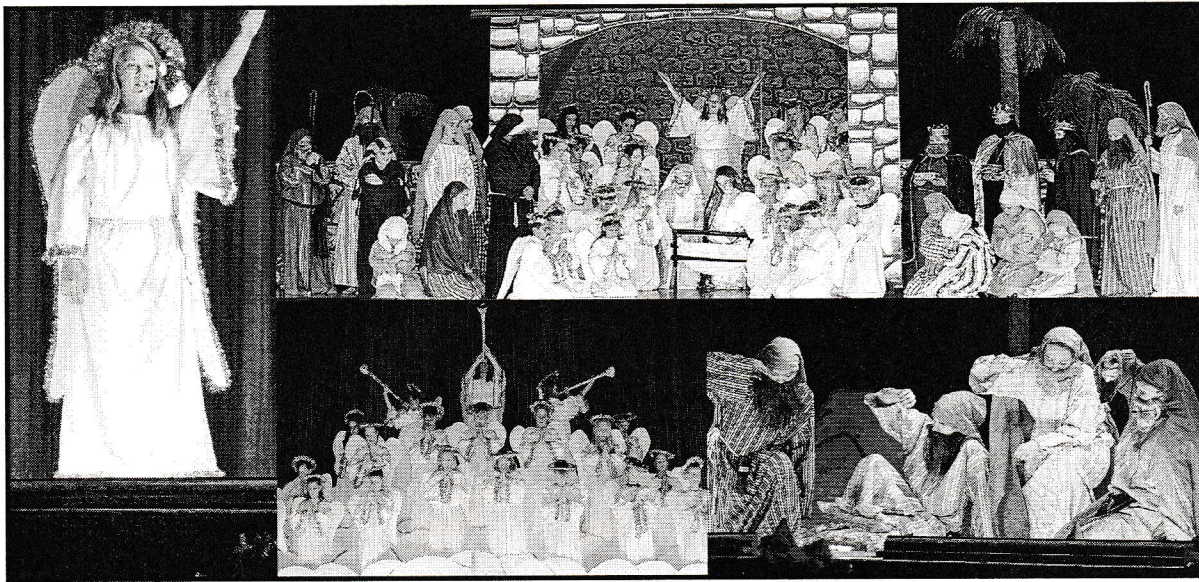

1. CANDLEBEARERS ..... Kacyn Spohn, Kamden Barnett
2. ACCOMPANISTS ..... Nancy Mahan, Twila Schoolcraft, Penner Fox
3. VERSE READER ..... Tanya Ostrosky, Meredith Odell, Sandra Gorton
   Deb Wells, Trish Juair, Leanne Githens, Jason Evans, Phil Odell, Jerry Scott, Russ Carlburg
4. ORFF INSTRUMENTAL ENSEMBLES PLAYERS ..... Alexis Williams, Kami Taylor, Alec Houchin
   Ethan Bryant, Alex Smith, Evelyn Shinkle, Julianna Sheats, Brook Derby, Jossilyn Miller
   Kamden Barnett, Kacyn Spohn, Phillis Letterman, Addison Hughes, Stella Johnson
   Adrianna Speaks, Matthew Miller, Lynk Patry, Molly Barton, Audrey Ziegler
5. PAGEANT BAND ..... Andrew Brown, Aidan Chard, Lorelei Cole, Arcadia Compton
   Richard Dentinger, Trinity Dubeau, Gabriel Findley, Hayden Green, Reannan Hickey, Logan Huser
   Kayla Jacobs, Roy Johnson, Vincent Marr, Matthew Meloy, Cameron Parnell, Jess Reed, Amber Riggle
   Savanna Rollings, Brandon Smith, Jennifer Smith, Anita Staker, Owen Weatherby, Noah Woodcock, Jonathan Reed
6. ECHO CHOIR ..... Jenna Ostrosky, Shelby Starbuck, Shaley Sommer, Erin Frenk, Sage Hawley
   Brin Stark, Madison Jenkins, Tori Fitzmorris, Jsera Reed, Jordan Signer, Trinity Dubeau, Penner Fox, Allison Funk
   Amber Miller, Arcadia Compton, Natalie Jenkins, Melanie Johnson, Kaleb Kimbrough, Steven Lemoine
   Grant Helton, Aidan Chard, Matthew Weilert, Logan Huser, Ian Sommer, Jeremiah Couch

PLEASE REMAIN SEATED UNTIL STUDENTS HAVE EXITED THE AUDITORIUM

Thank you to the community for your continued support!

Thanks to all the volunteers, staff and otherwise, who make this pageant possible and especially to the USD 484 maintenance staff who put in countless hours of hard work preparing for the pageant.